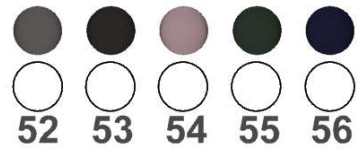

CROSS

Cliente	
Riferimento	

art. 2501 ———— ● ○ 98
 art. 2502 ———— ● ○ 99

Ceramic colours

Ceramic colours

Eventuali fori rubinetteria