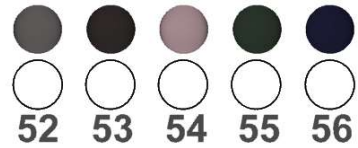

CROSS

Cliente	
Riferimento	

art. 2501 ———— ● ○ 98
 art. 2502 ———— ● ○ 99

Ceramic colours

Ceramic colours

Eventuali fori rubinetteria